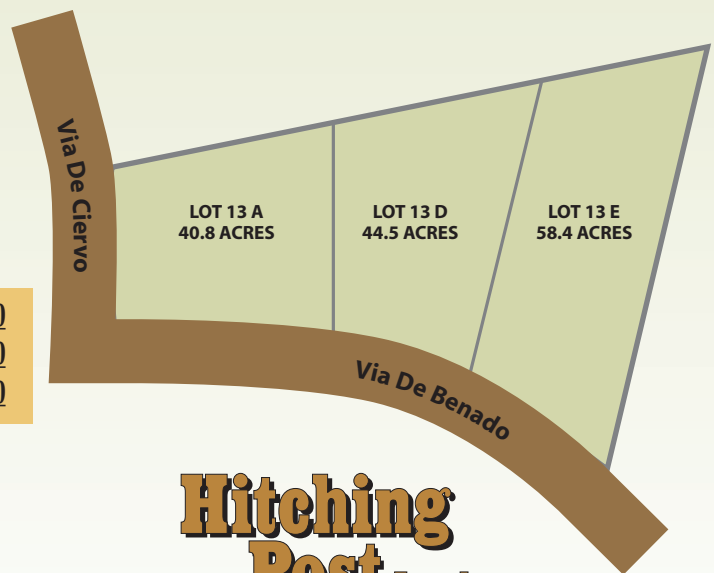

CALL NOW! You won't find land like this at prices like these anywhere else!

13A	40.8 AC	was \$79,000	now \$64,000	SAVE \$15,900
13D	44.5AC	was \$107,900	now \$69,000	SAVE \$38,900
13E	58.4 AC	was \$129,900	now \$89,900	SAVE \$40,900

**25% DOWN, 7.9% INTEREST FOR 15 YEARS
 OWNER WILL FINANCE!**

Contact us now to arrange a private tour!

7401 Hwy 380, Noga1, NM 88341
www.hitchingpostland.com

UNIT 1

LINCOLN NATIONAL FOREST

LINCOLN NATIONAL FOREST